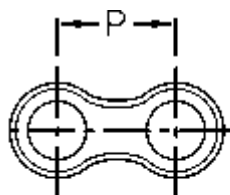

# Data Sheet

Article number: 6100120061

Description: Connecting link 5/8 duplex 10B-2

## Measures

Breaking power = 44960

C = 36,10

d = 5,08

D = 10,16

E = 16,59

For chain size = 5/8

For chain type = 10 B-2