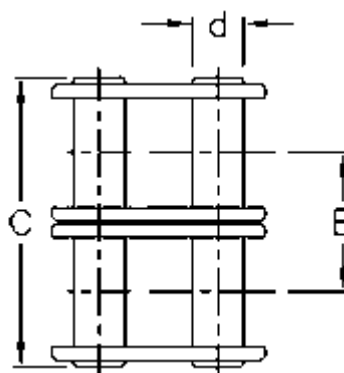

# Data Sheet

Article number: 6100120061

Description: Connecting link 5/8 duplex 10B-2

## Measures

Breaking power = 44960

C = 36,10

d = 5,08

D = 10,16

E = 16,59

For chain size = 5/8

For chain type = 10 B-2

P = 15,875

W = 9,65